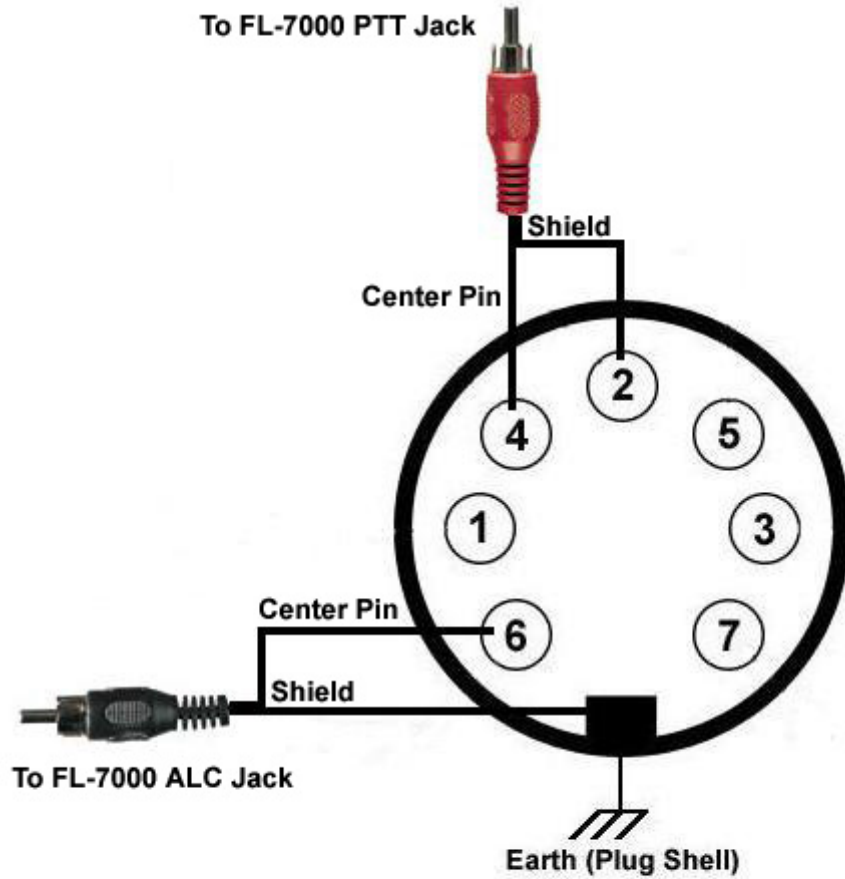

Kenwood TS450S-TS950SDX FL-7000 Amplifier Band Data Cable

As viewed from rear panel